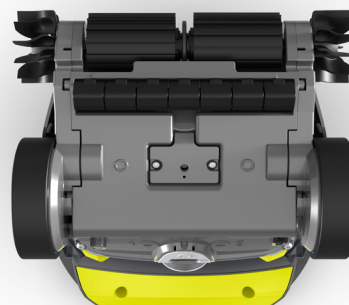

Spabot Spa Cleaner

Cordless pool cleaner designed for spas.

Introducing the first automatic pool cleaner for residential spas, the **SPABOT™**.

SPABOT™ effectively cleans spa water in 60 minutes. It features a 1 L filter that provides a filtration fineness of 100 microns to retain any debris.

Indicator lights indicate the charge level of the device and the stage of the cycle it is in.

At the end of the cycle, it floats on the surface for easy collection. The transparent window allows a clear view of the waste, while access to the filter housing from the top makes it easy to remove.

It is efficient, practical and cordless, making it exceptionally agile. In addition, this makes it possible to reach all corners on any type of surface.

**FREEDOM
TO
MOVE**

ACCESSORIES

EN

AQUAVIA SPA

FEATURES COD. WR000514

CHARACTERISTICS OF SPAS

Buried or above ground

Any shape and all coatings.

Size up to 3 x 3 metres.

Cleaning of the floor, seats and water line.

TECHNICAL CHARACTERISTICS

Number of engines: 3

Dimensions: 28 x 25,5 x 23 cm

Weight: 2,5 kg

Cleaning cycle time: 60 minutes

Filter surface area: 123 cm²

Filter capacity: 1L

Suction mouth: 7,4 cm

Battery: 25,4 V / 10 Ah

Safety system: automatic out-of-water stop,
electronic engine protection.

STANDARD EQUIPMENT

Charger

Filter: 100 μ